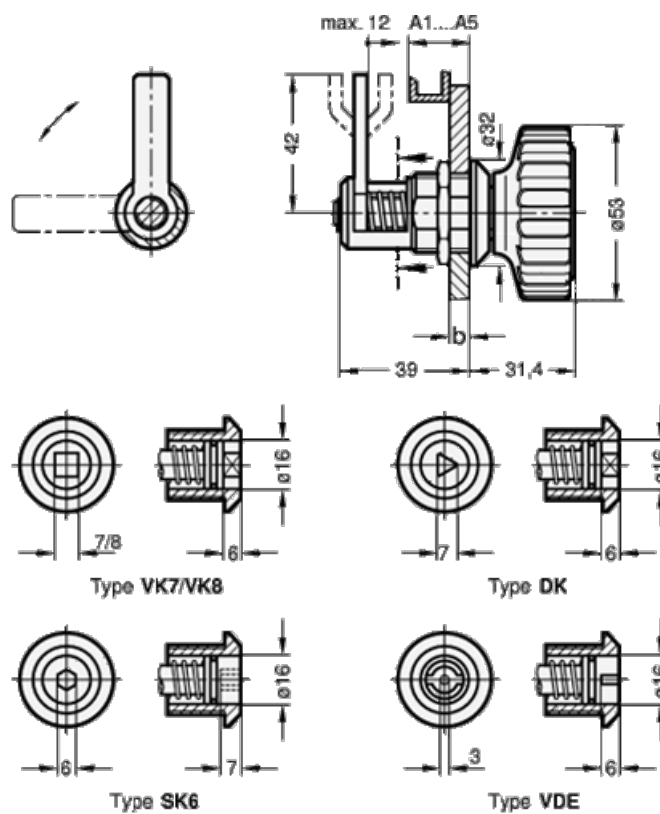

# Data Sheet

Article number: 201161RGA5  
Description: E+G Door lock GN 116.1-RG-A5  
RG with knurled knob GN 7336

## Measures

b max = 12  
Door + frame thickness = 34-46